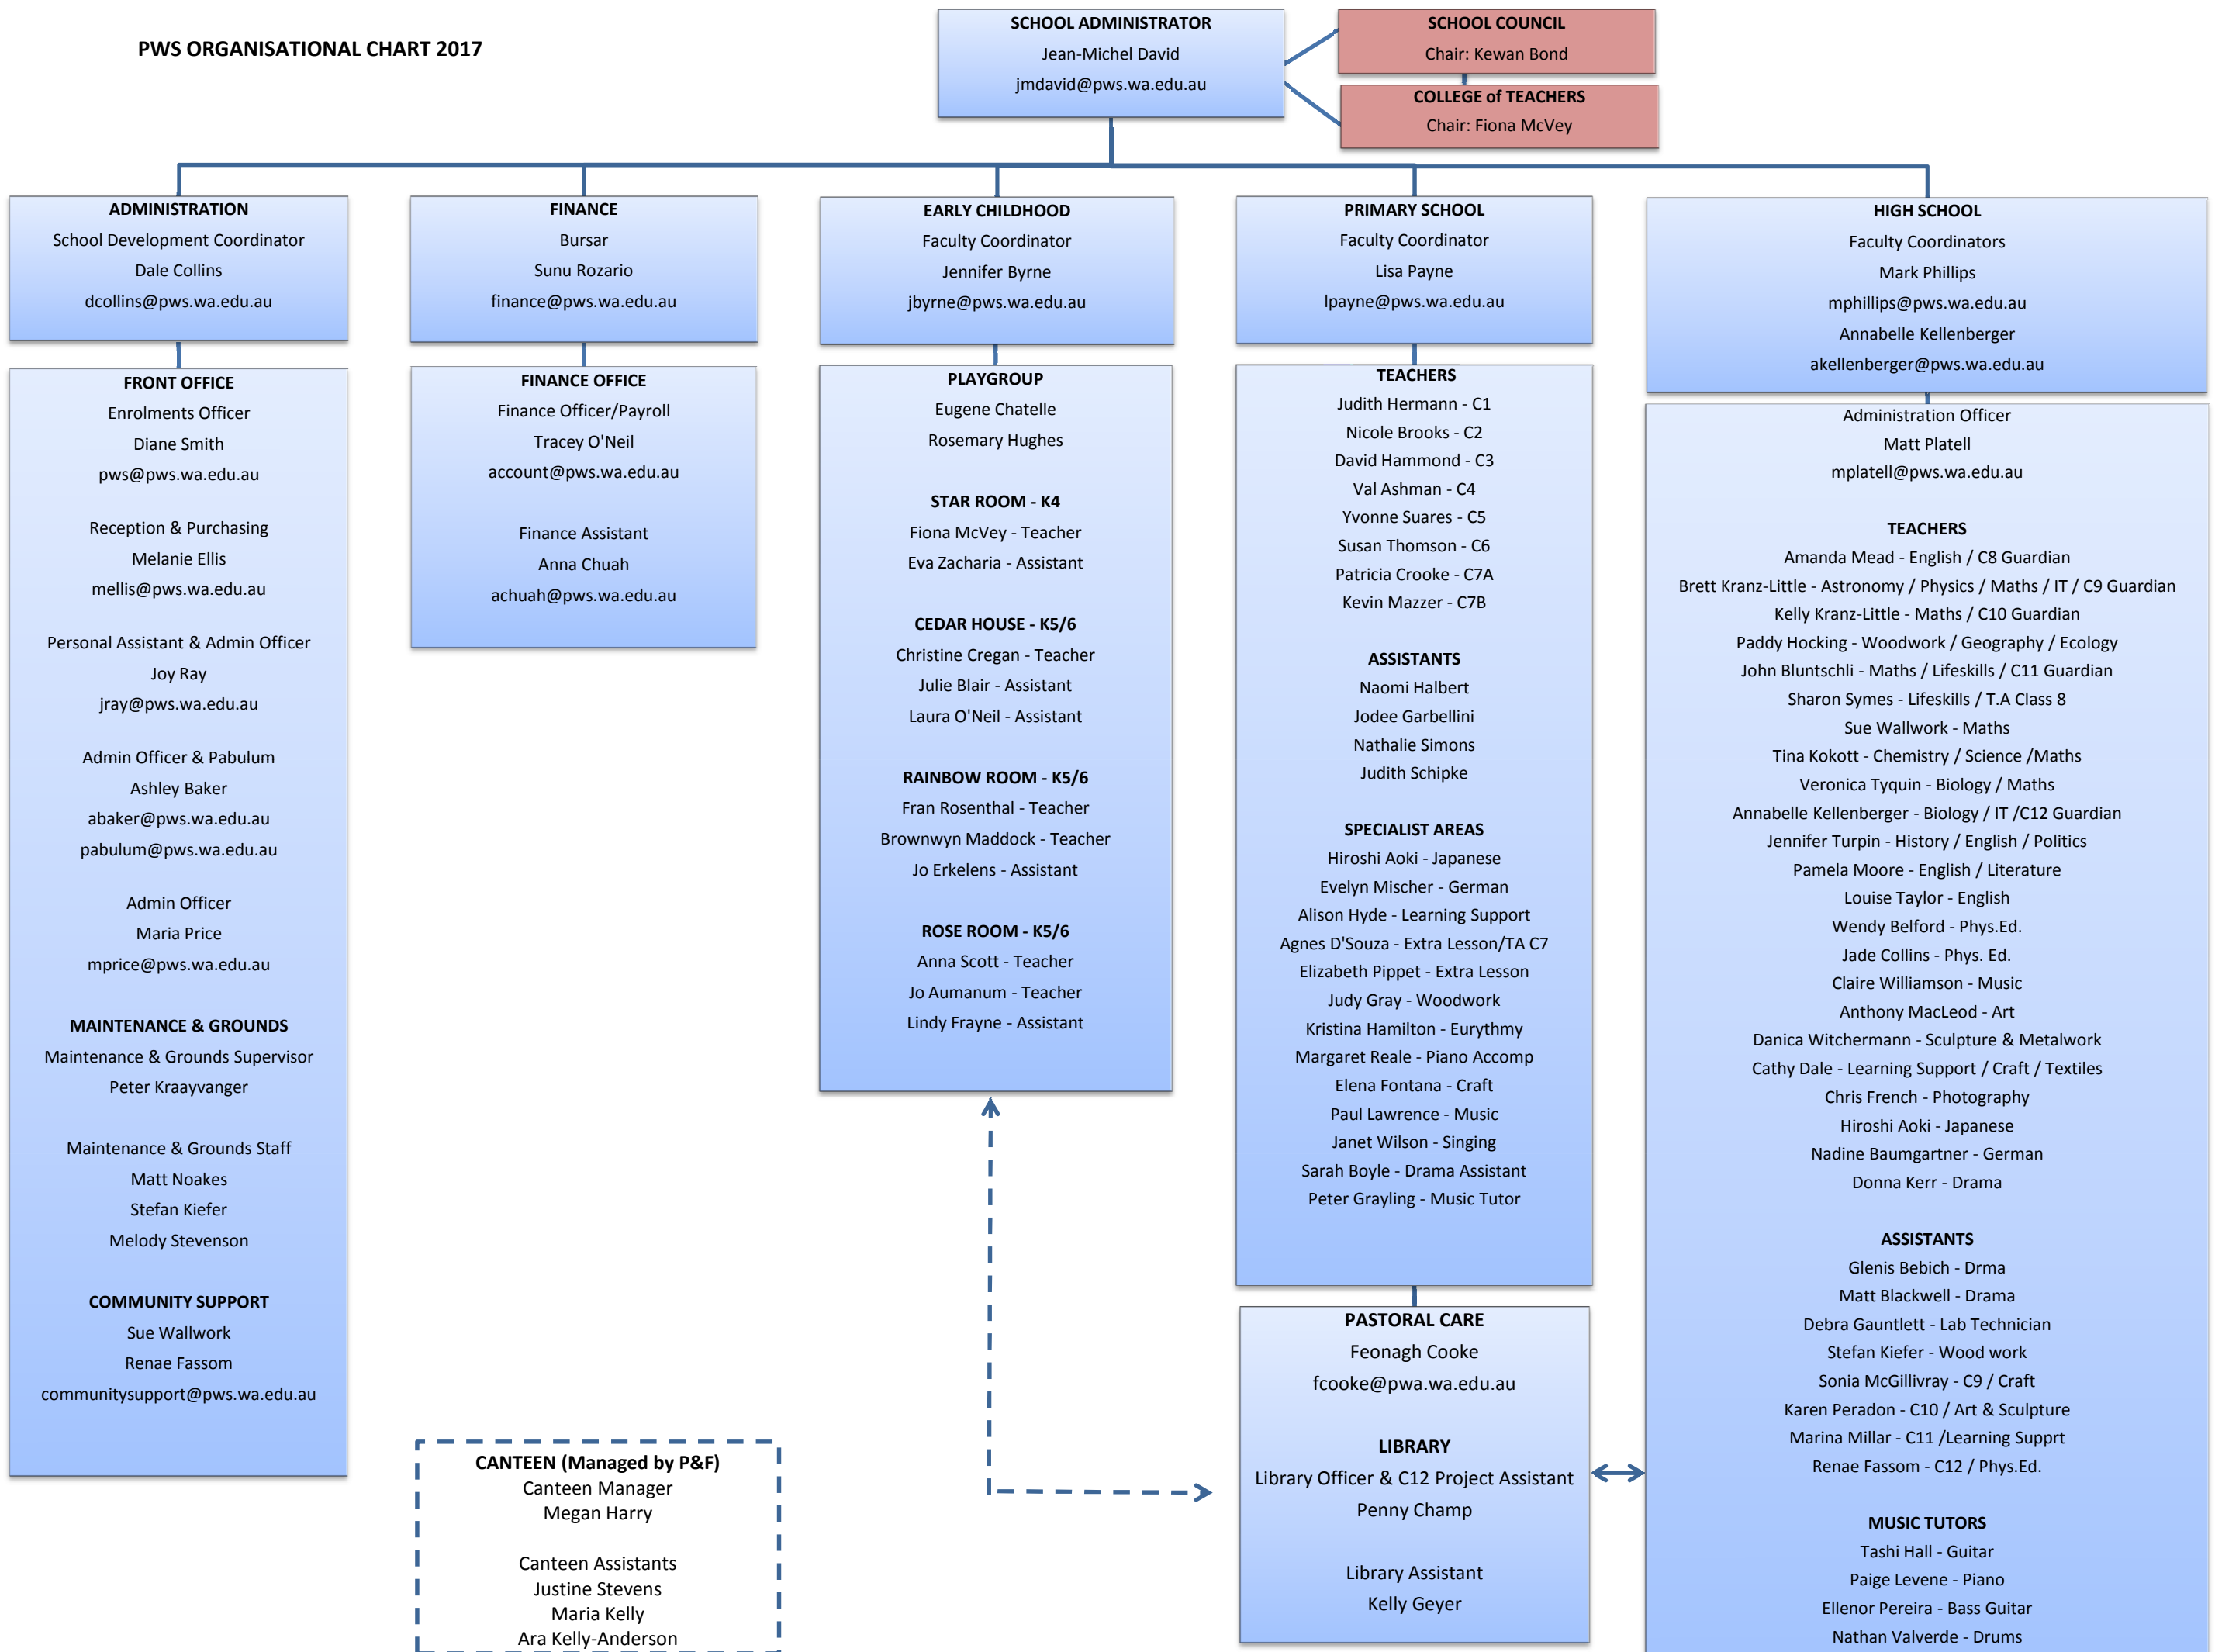

PWS ORGANISATIONAL CHART 2017

CANTEEN (Managed by P&F)
 Canteen Manager
 Megan Harry
 Canteen Assistants
 Justine Stevens
 Maria Kelly
 Ara Kelly-Anderson